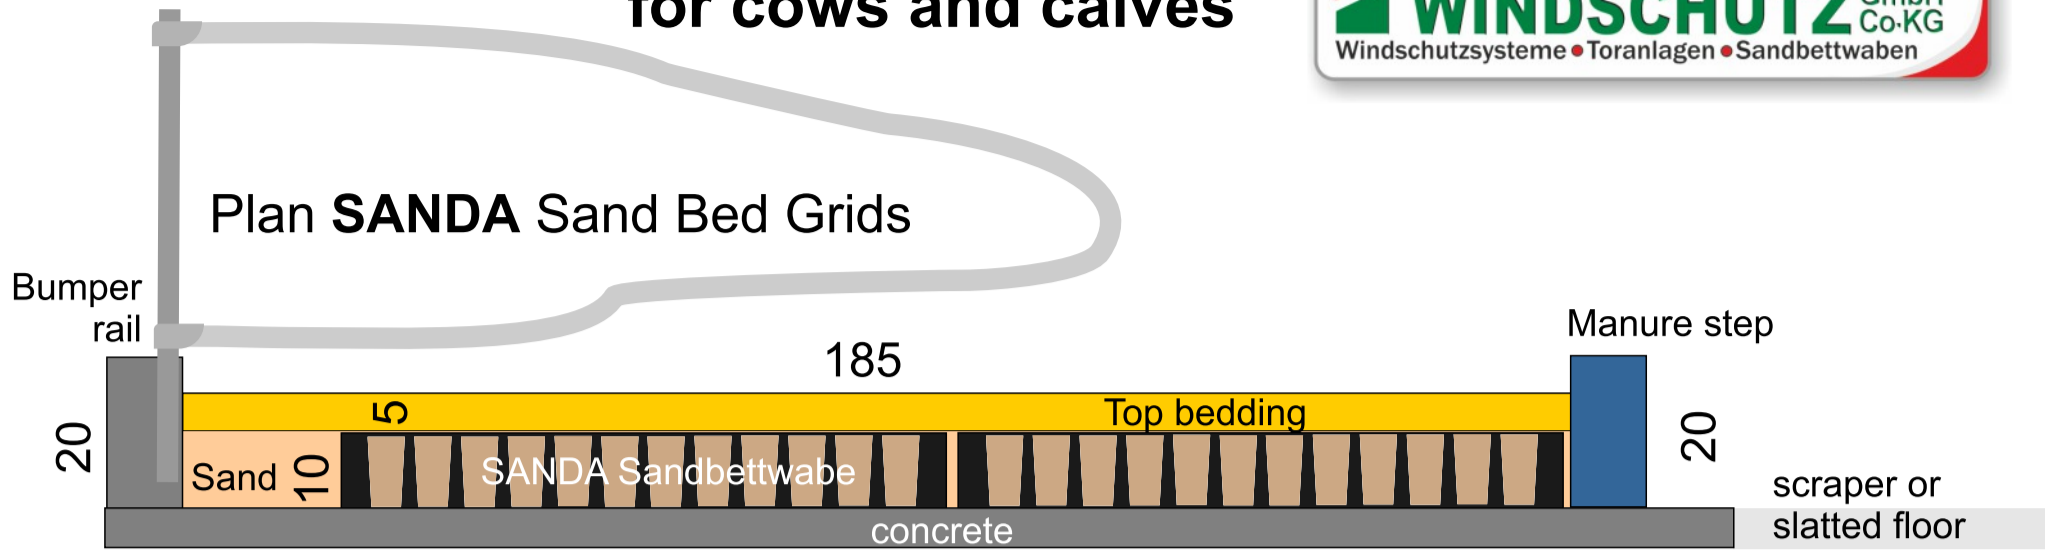

Bedding Plan of sand bed grids for cows and calves

Installation Options standard lying compartment 185x125cm

... in large resting areas z.B. 195x125cm (for freestall housing)