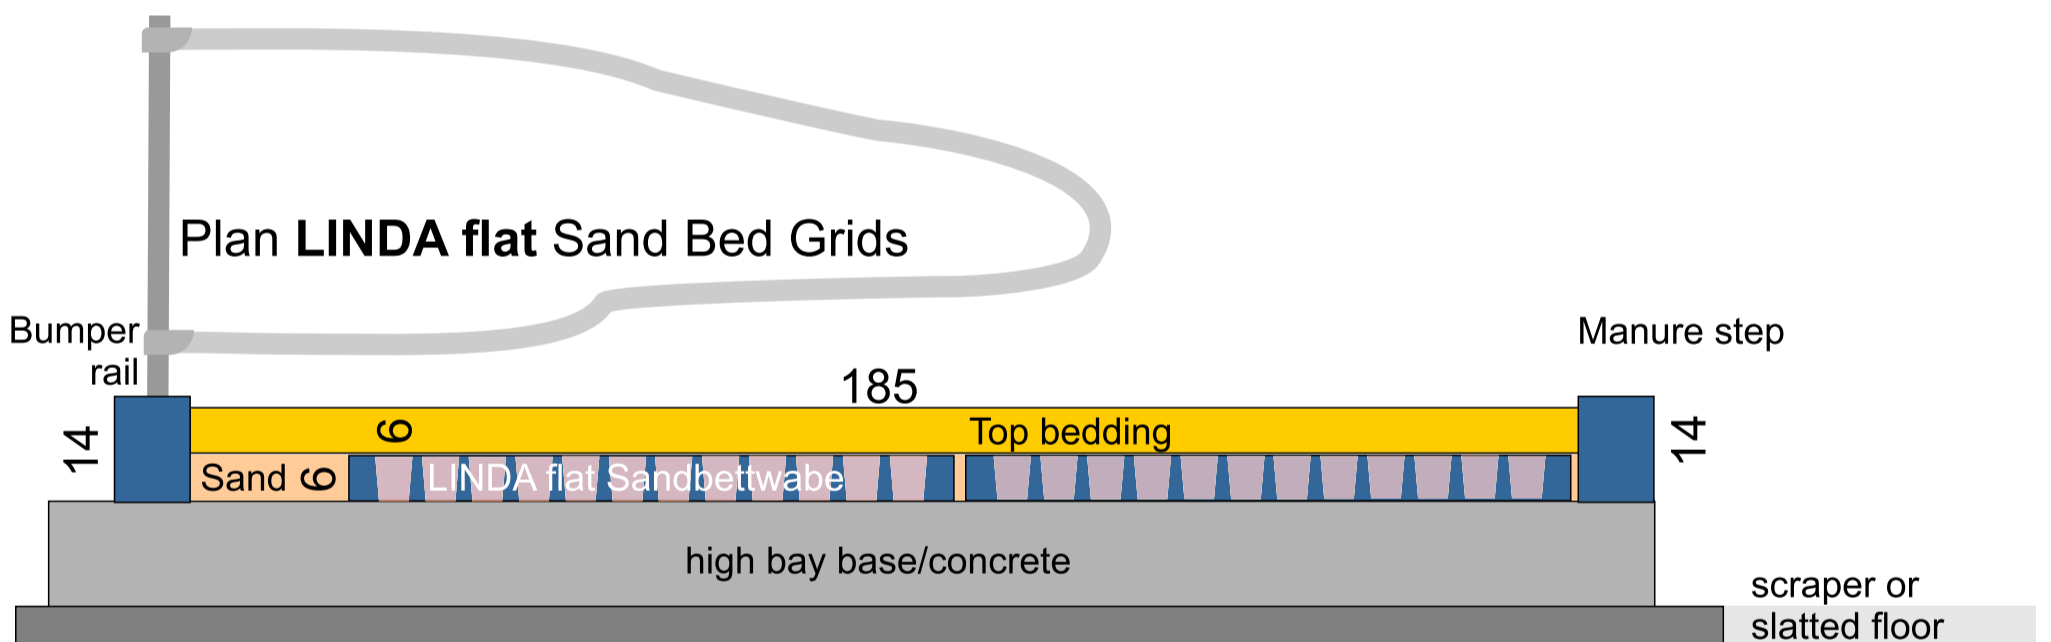

Bedding Plan of sand bed grids for cows and calves

Installation Options standard lying compartment 185x125cm

... in large resting areas z.B. 195x125cm (for freestall housing)