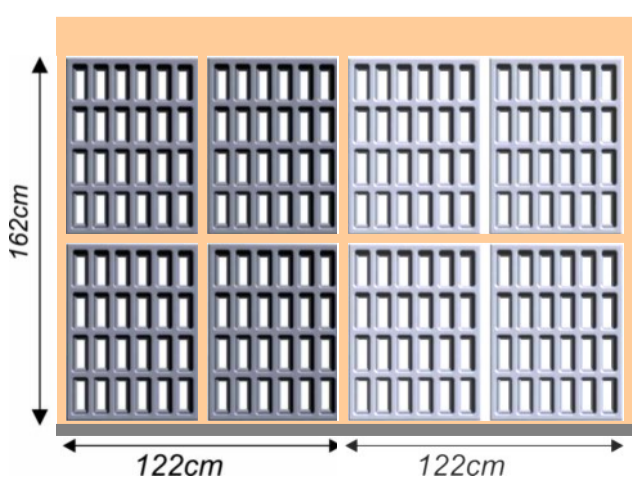

Bedding Plan of sand bed grids for cows and calves

Installation Options standard lying compartment 185x125cm

... in large resting areas z.B. 195x125cm (for freestall housing)