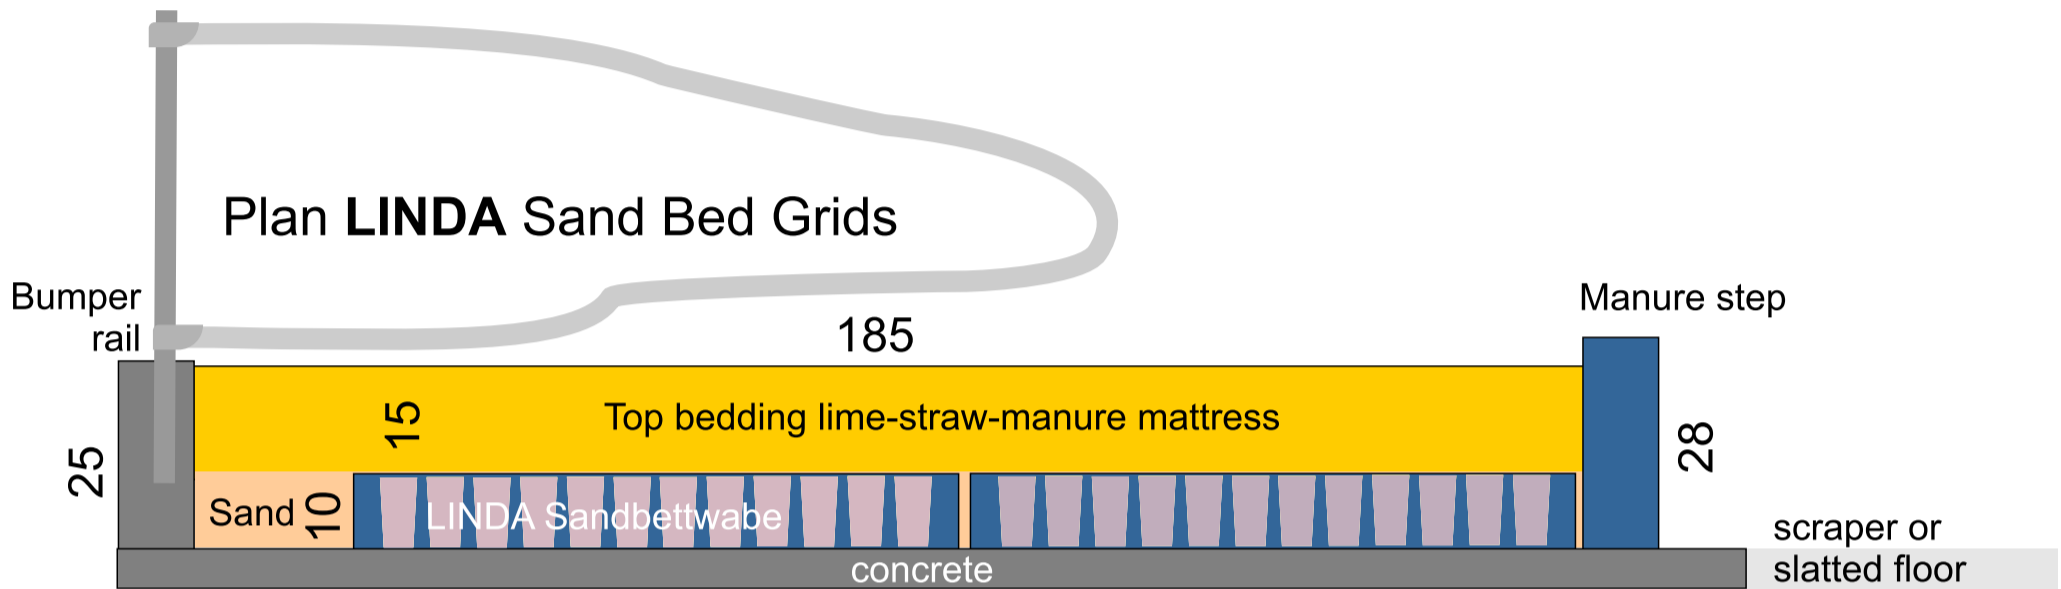

Bedding Plan of sand bed grids for cows and calves

Installation Options standard lying compartment 185x125cm

... in large resting areas z.B. 195x125cm (for freestall housing)